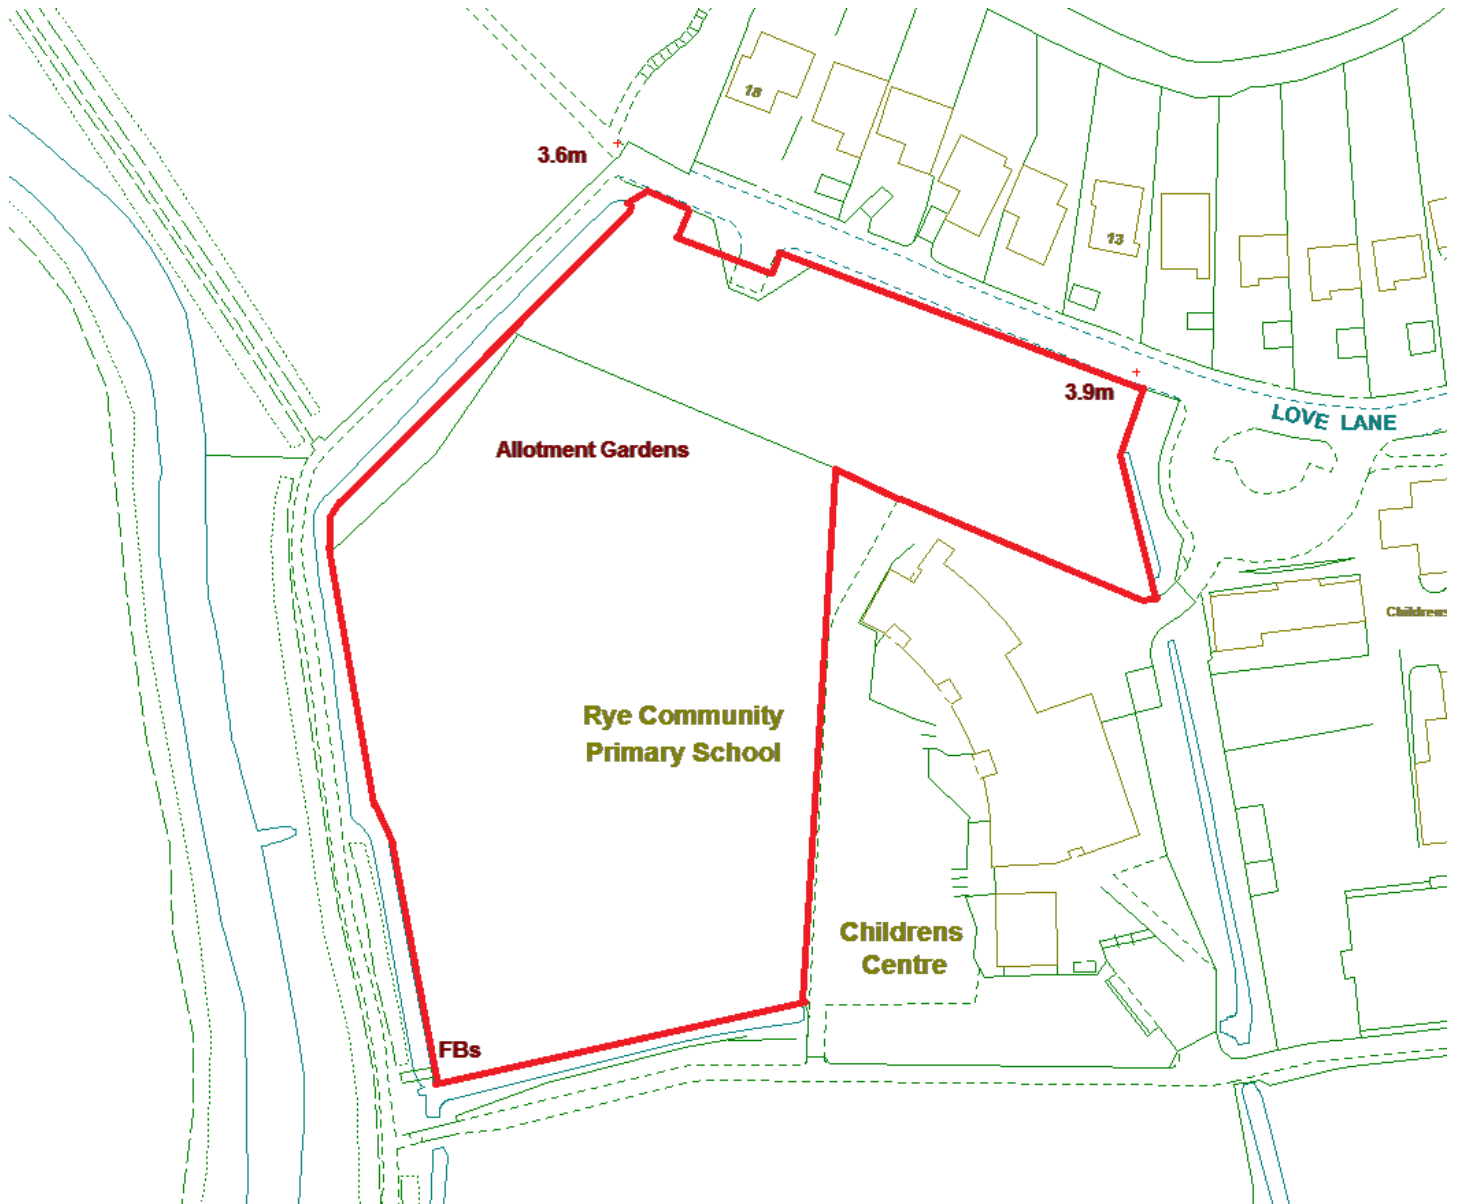

# Rother District Council

Ref: Allotments at Love Lane, Rye

Date: September 2022

Not to Scale - For Identification Purposes Only